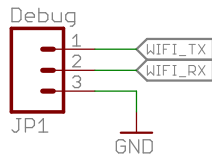

Power

Debug

Breakout Header

Level Shifter

ANTENNA22500AT44M0400

WiFi

Released under the Creative Commons Attribution Share-Alike 3.0 License http://creativecommons.org/licenses/by-sa/3.0		⊙ ⊙ ⊗ ⊗	SFE
TITLE: CC3000_WiFi_Breakout			
Design by: Shawn Hymel			REV: v10
Date: 1/23/2014 10:25:51 AM		Sheet: 1/1	