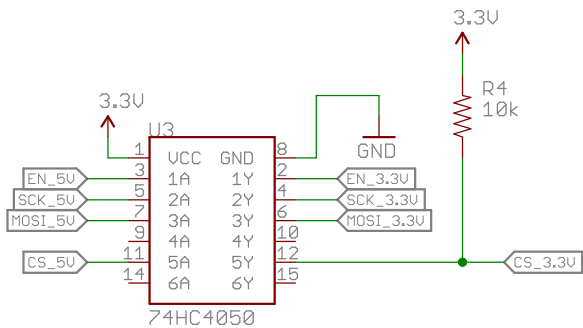

Power

Debug

Breakout Header

Level Shifter

ANTENNA22500AT44M0400

WiFi

Released under the Creative Commons Attribution Share-Alike 3.0 License http://creativecommons.org/licenses/by-sa/3.0		⊙ ⊙ ⊗ ⊗	SFE
TITLE: CC3000_WiFi_Breakout			
Design by: Shawn Hymel			REV: v10
Date: 1/23/2014 10:25:51 AM		Sheet: 1/1	