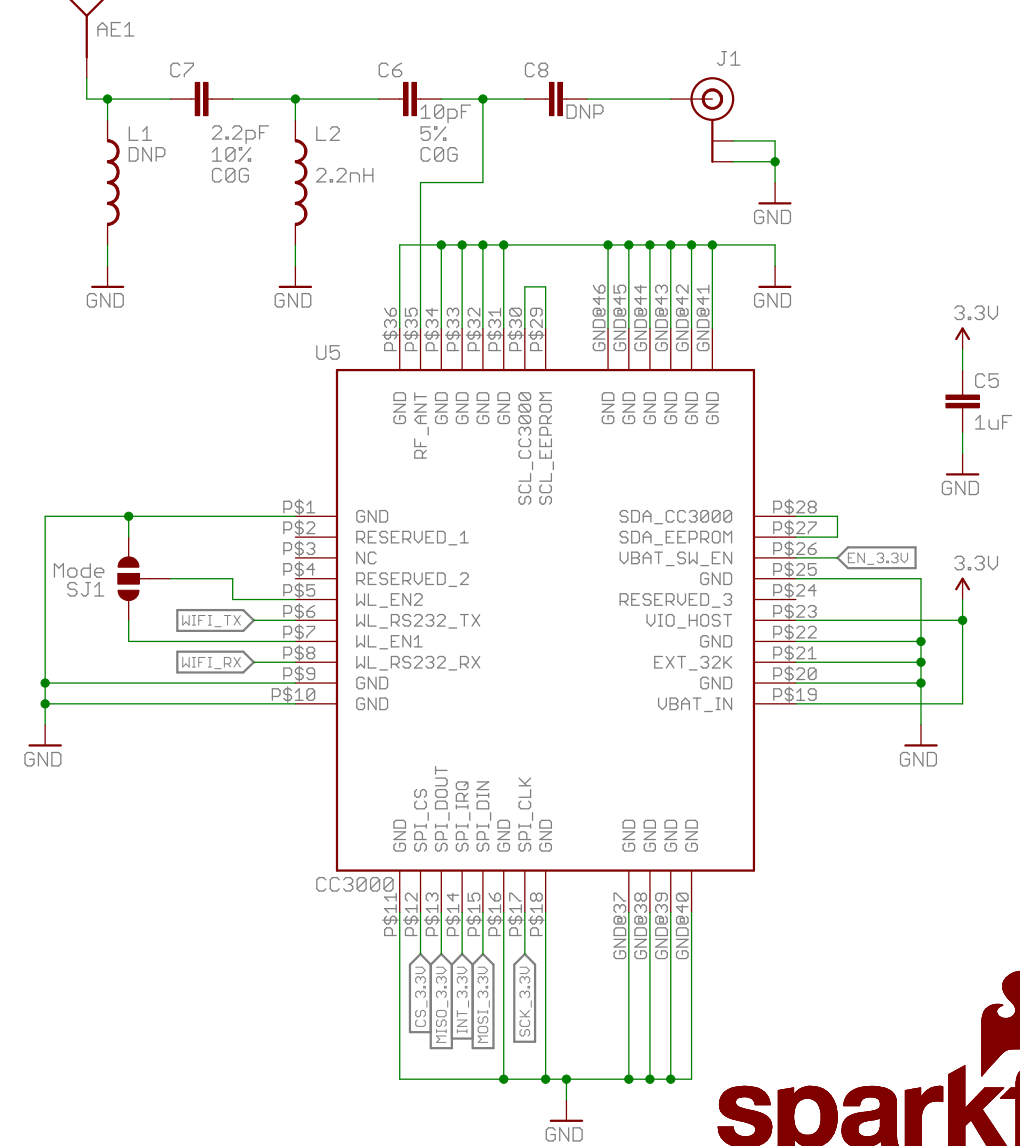

Power

Debug

Breakout Header

Level Shifter

ANTENNA22500AT44M0400

WiFi

Released under the Creative Commons Attribution Share-Alike 3.0 License http://creativecommons.org/licenses/by-sa/3.0		⊙ ⊙ ⊗ ⊗	SFE
TITLE: CC3000_WiFi_Breakout			
Design by: Shawn Hymel			REV: v10
Date: 1/23/2014 10:25:51 AM		Sheet: 1/1	