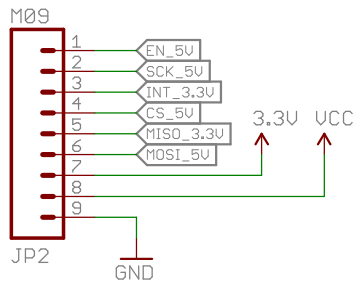

Power

Debug

Breakout Header

Level Shifter

ANTENNA22500AT44M0400

WiFi

Released under the Creative Commons Attribution Share-Alike 3.0 License http://creativecommons.org/licenses/by-sa/3.0		⊙ ⊙ ⊗ ⊗	SFE
TITLE: CC3000_WiFi_Breakout			
Design by: Shawn Hymel			REV: v10
Date: 1/23/2014 10:25:51 AM		Sheet: 1/1	